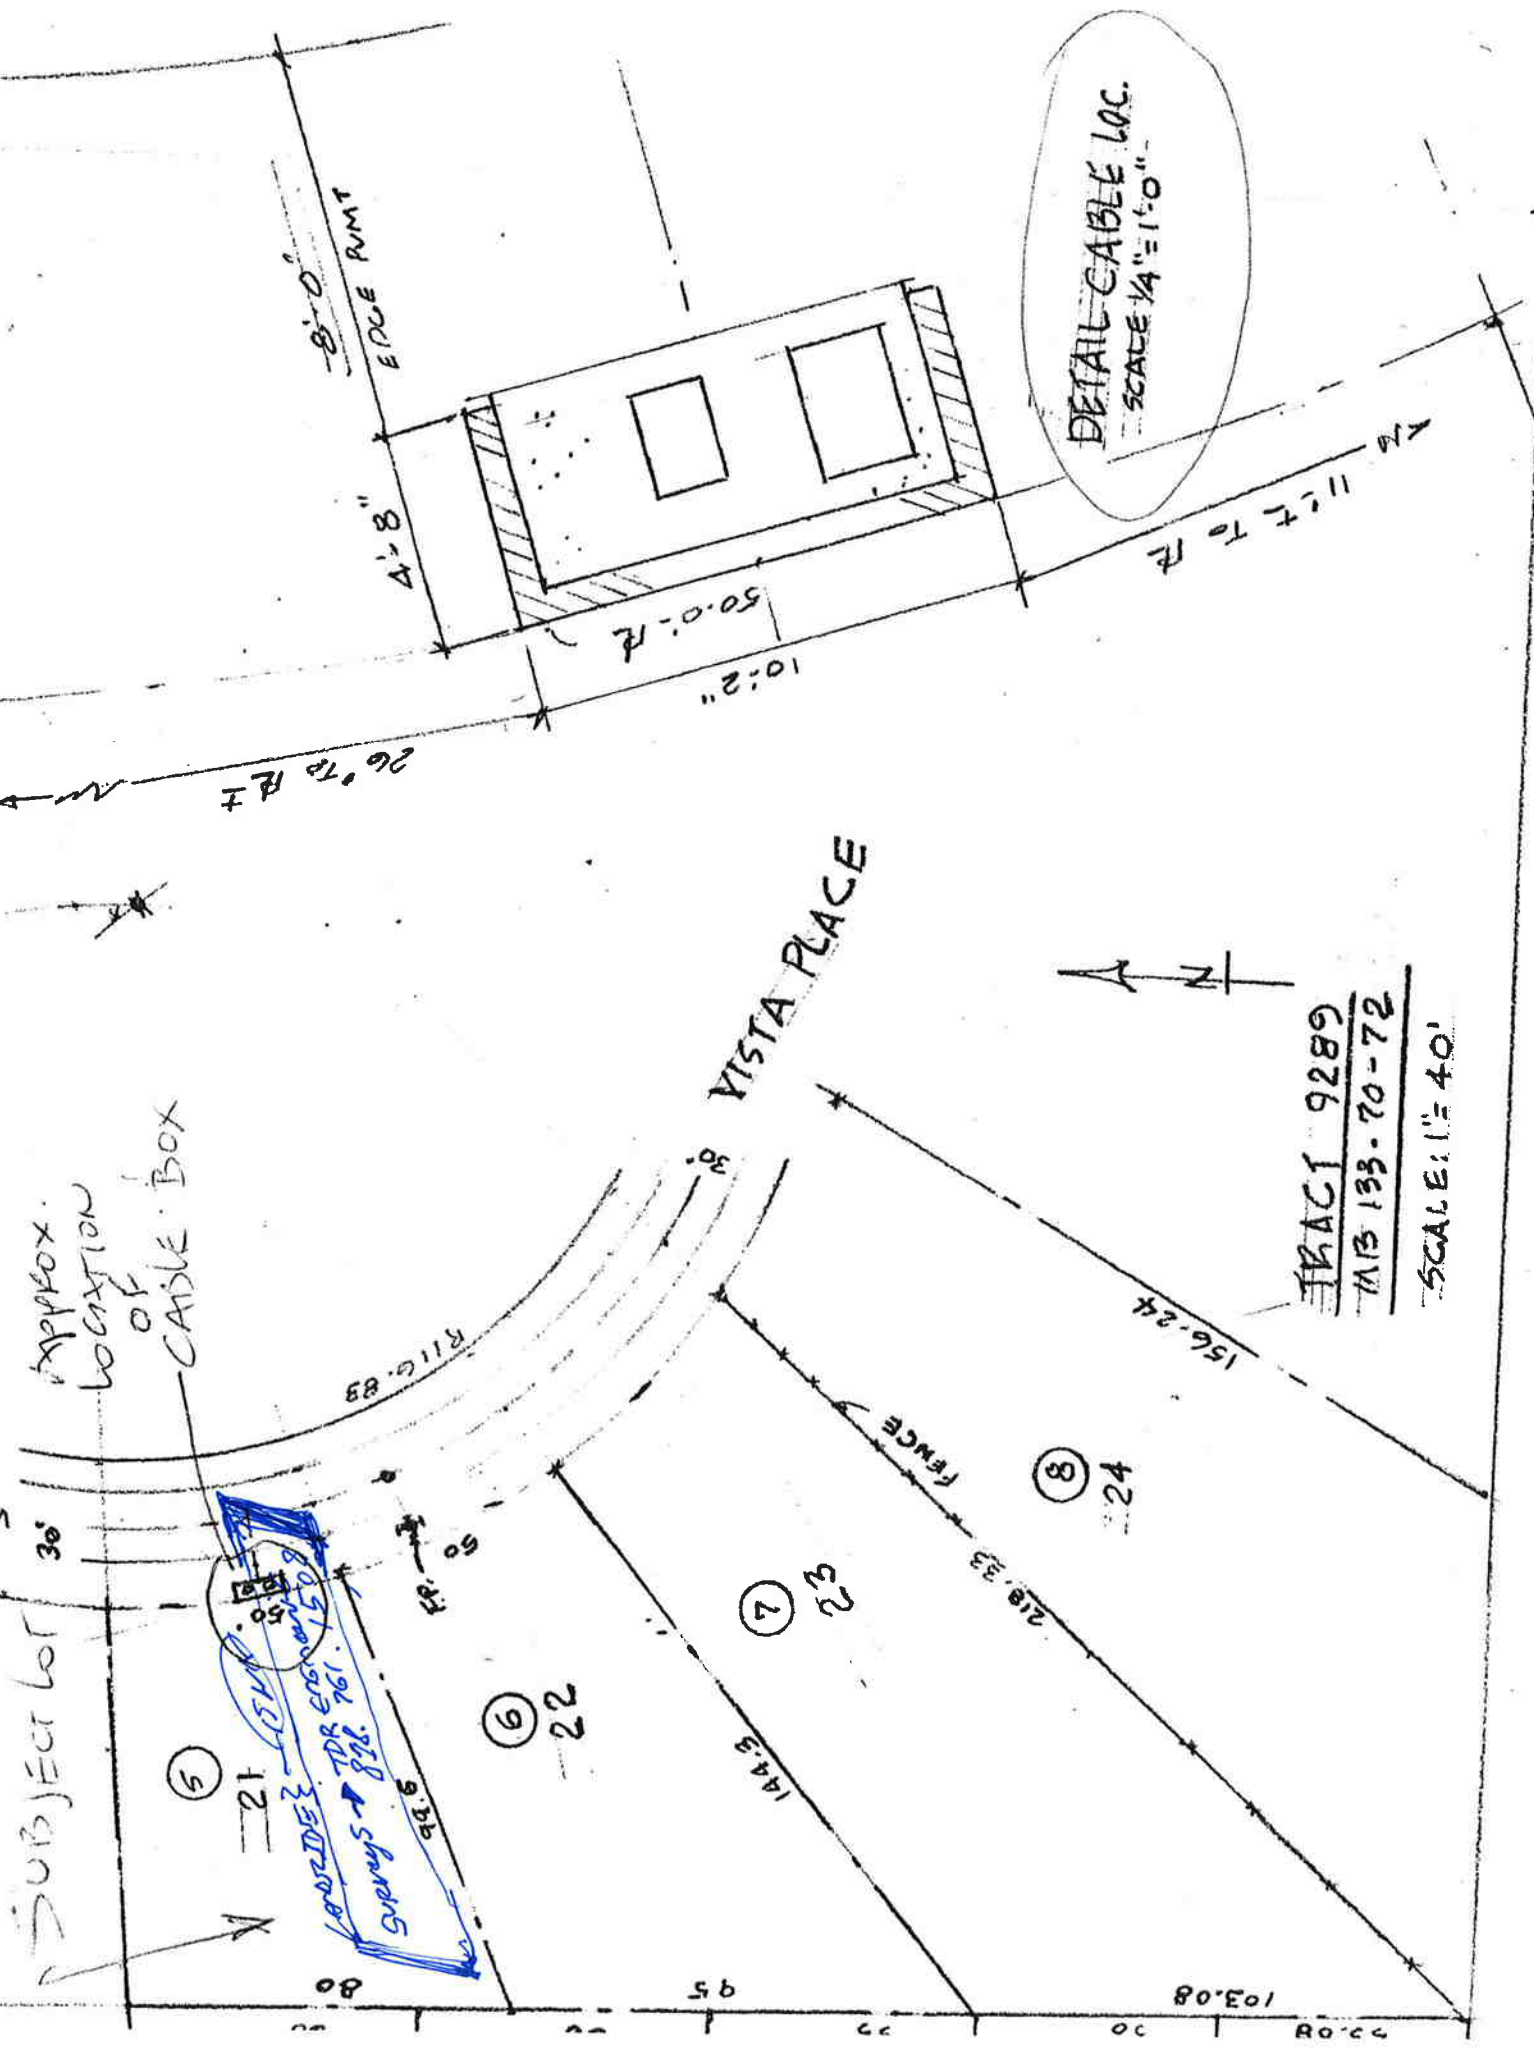

SUBJECT LOT

APPROX. LOCATION OF CABLE BOX

DETAIL CABLE LOC.
SCALE 1/4" = 1'-0"

VISTA PLACE

TRACT 9289
M/B 133-70-72
SCALE: 1" = 40'

5
21
BARRIE - LITK
SURVEYS → TDR EST. 1508
898.761.1508
98.6

6 22

7 23

8 24

DETAIL CABLE LOC.
SCALE 1/4" = 1'-0"

VISTA PLACE

TRACT 9289
M/B 133-70-72
SCALE: 1" = 40'

5
21
BARRIE - LITK
SURVEYS → TDR EST. 1508
898.761.1508
98.6

6 22

7 23

8 24